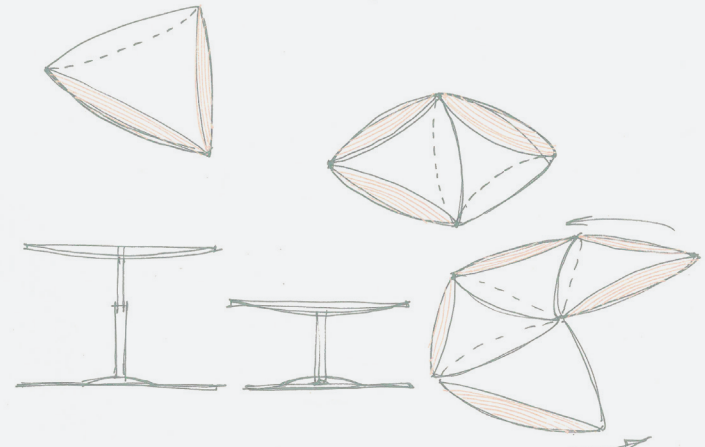

ABD Architects is a Russian architectural firm led by Boris Levyant. The company is a member of SRO NP Architects and Designers Guild and specializes in works affecting the security of capital construction. The desk's shape is modeled after a snowboard. The table has a newly invented and effective contour — a long radius arc with a smooth slope to the side of the body. This creates maximum comfort in the contact zone.

The table «bends» to the owner at the contact line, but remains rigid and plain on the working surface. The tabletop's shape allows for 4 functional options: a working desk, a table with an add-on for visitors, a double table for team work, and a negotiating table in the form of a «boat».