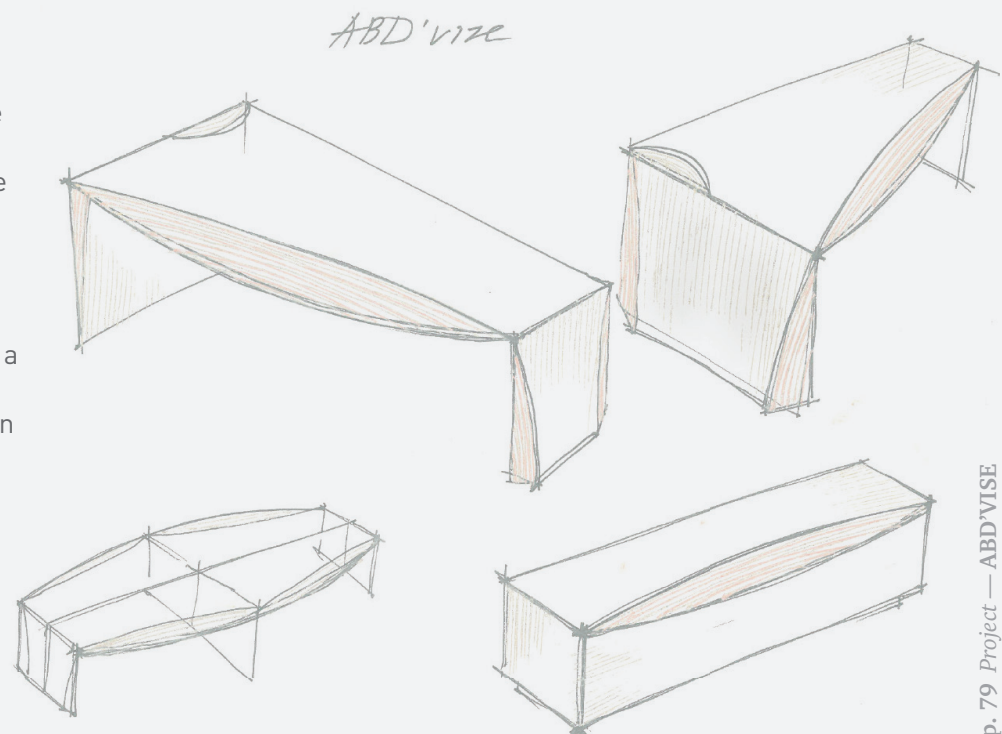

ABD Architects is a Russian architectural firm led by Boris Levyant. The company is a member of SRO NP Architects and Designers Guild and specializes in works affecting the security of capital construction. The desk's shape is modeled after a snowboard. The table has a newly invented and effective contour — a long radius arc with a smooth slope to the side of the body. This creates maximum comfort in the contact zone.

The table «bends» to the owner at the contact line, but remains rigid and plain on the working surface. The tabletop's shape allows for 4 functional options: a working desk, a table with an add-on for visitors, a double table for team work, and a negotiating table in the form of a «boat».